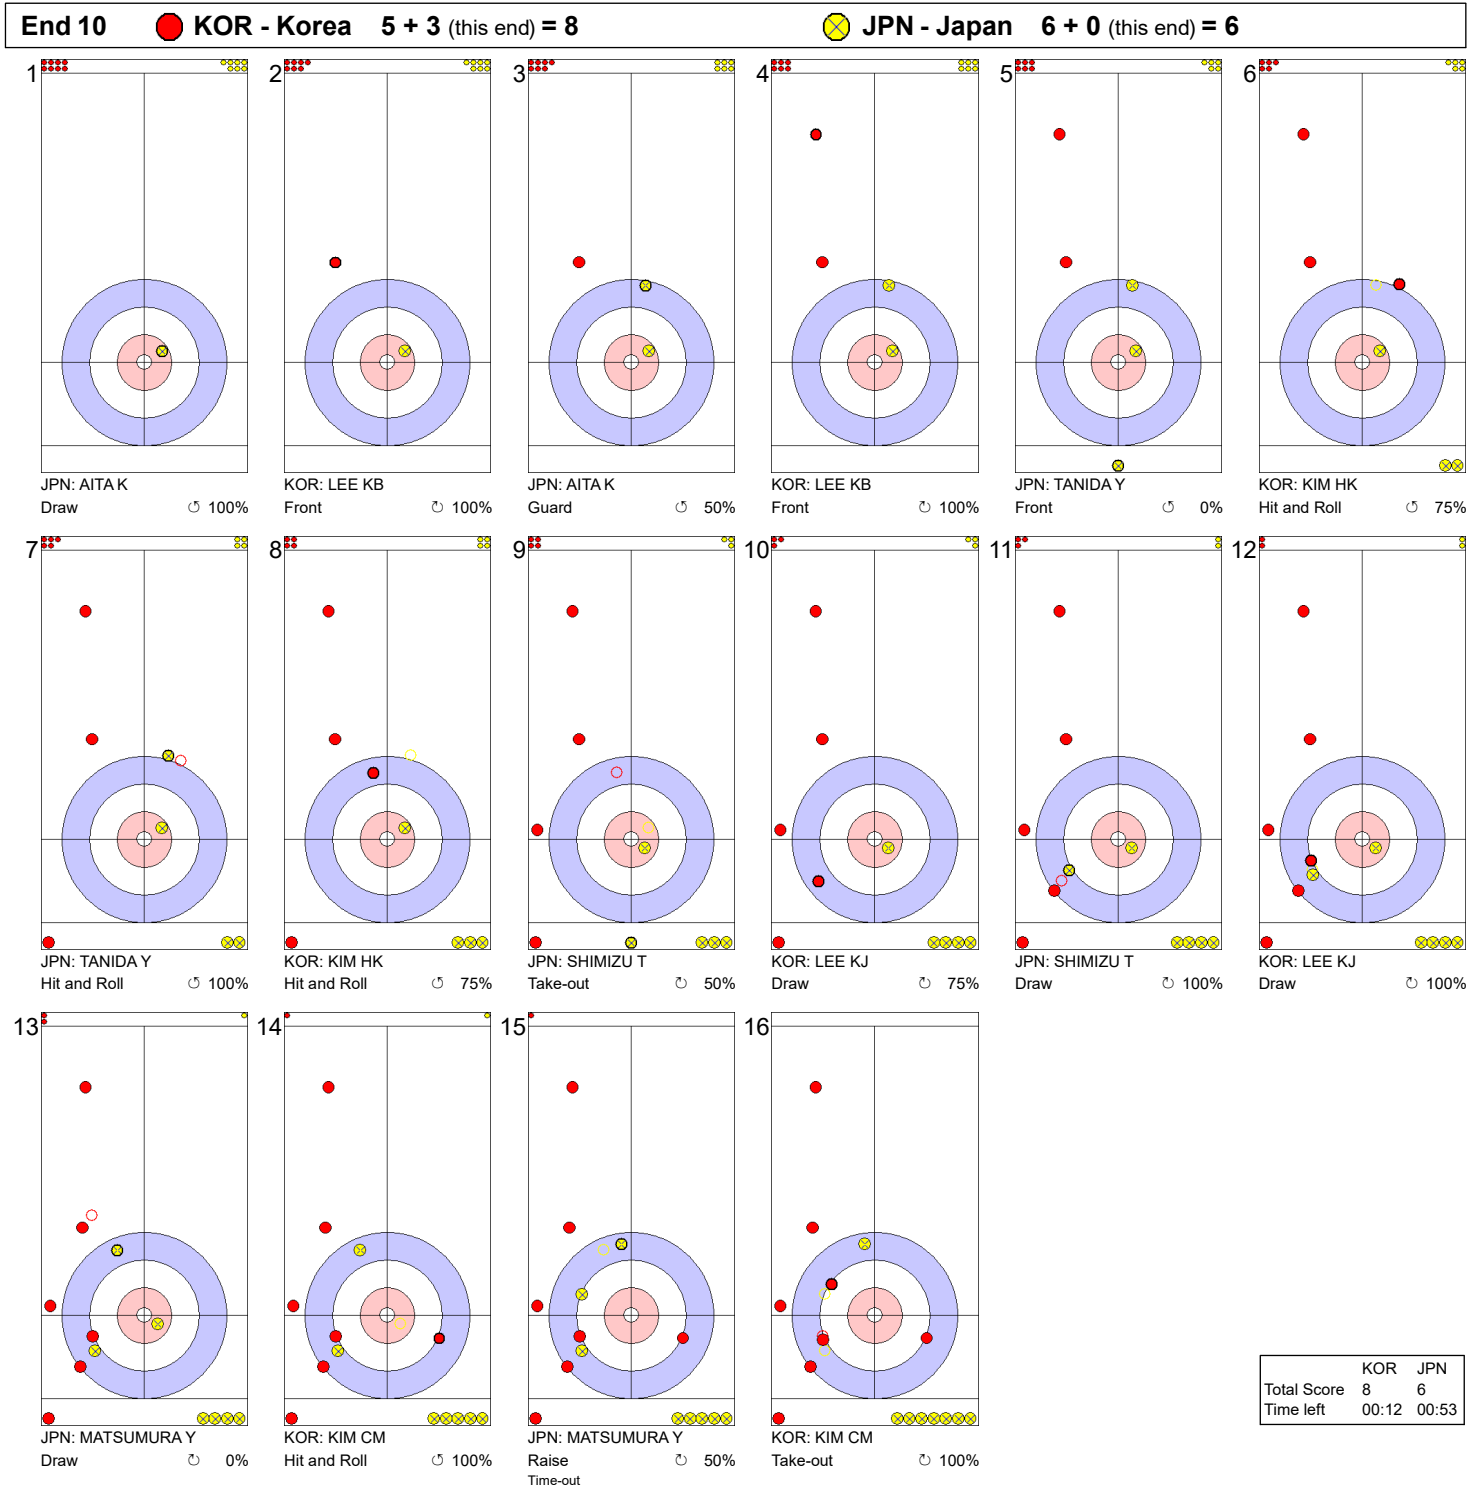

Game - Shot by Shot

Legend:
 ⌚ Clockwise ⌚ Counter-clockwise - Not considered

Game - Shot by Shot

Legend:
 ↻ Clockwise ↺ Counter-clockwise - Not considered

Game - Shot by Shot

Legend:
 ↻ Clockwise ↺ Counter-clockwise - Not considered

Game - Shot by Shot

Legend:
 ↻ Clockwise ↺ Counter-clockwise - Not considered

Game - Shot by Shot

Legend:
 ↻ Clockwise ↺ Counter-clockwise - Not considered

Game - Shot by Shot

Legend:
 ⌚ Clockwise ⌚ Counter-clockwise - Not considered

Game - Shot by Shot

Legend:
 ↻ Clockwise ↺ Counter-clockwise - Not considered

Game - Shot by Shot

Legend:
 ↻ Clockwise ↺ Counter-clockwise - Not considered

Game - Shot by Shot

Legend:
 ↻ Clockwise ↺ Counter-clockwise - Not considered