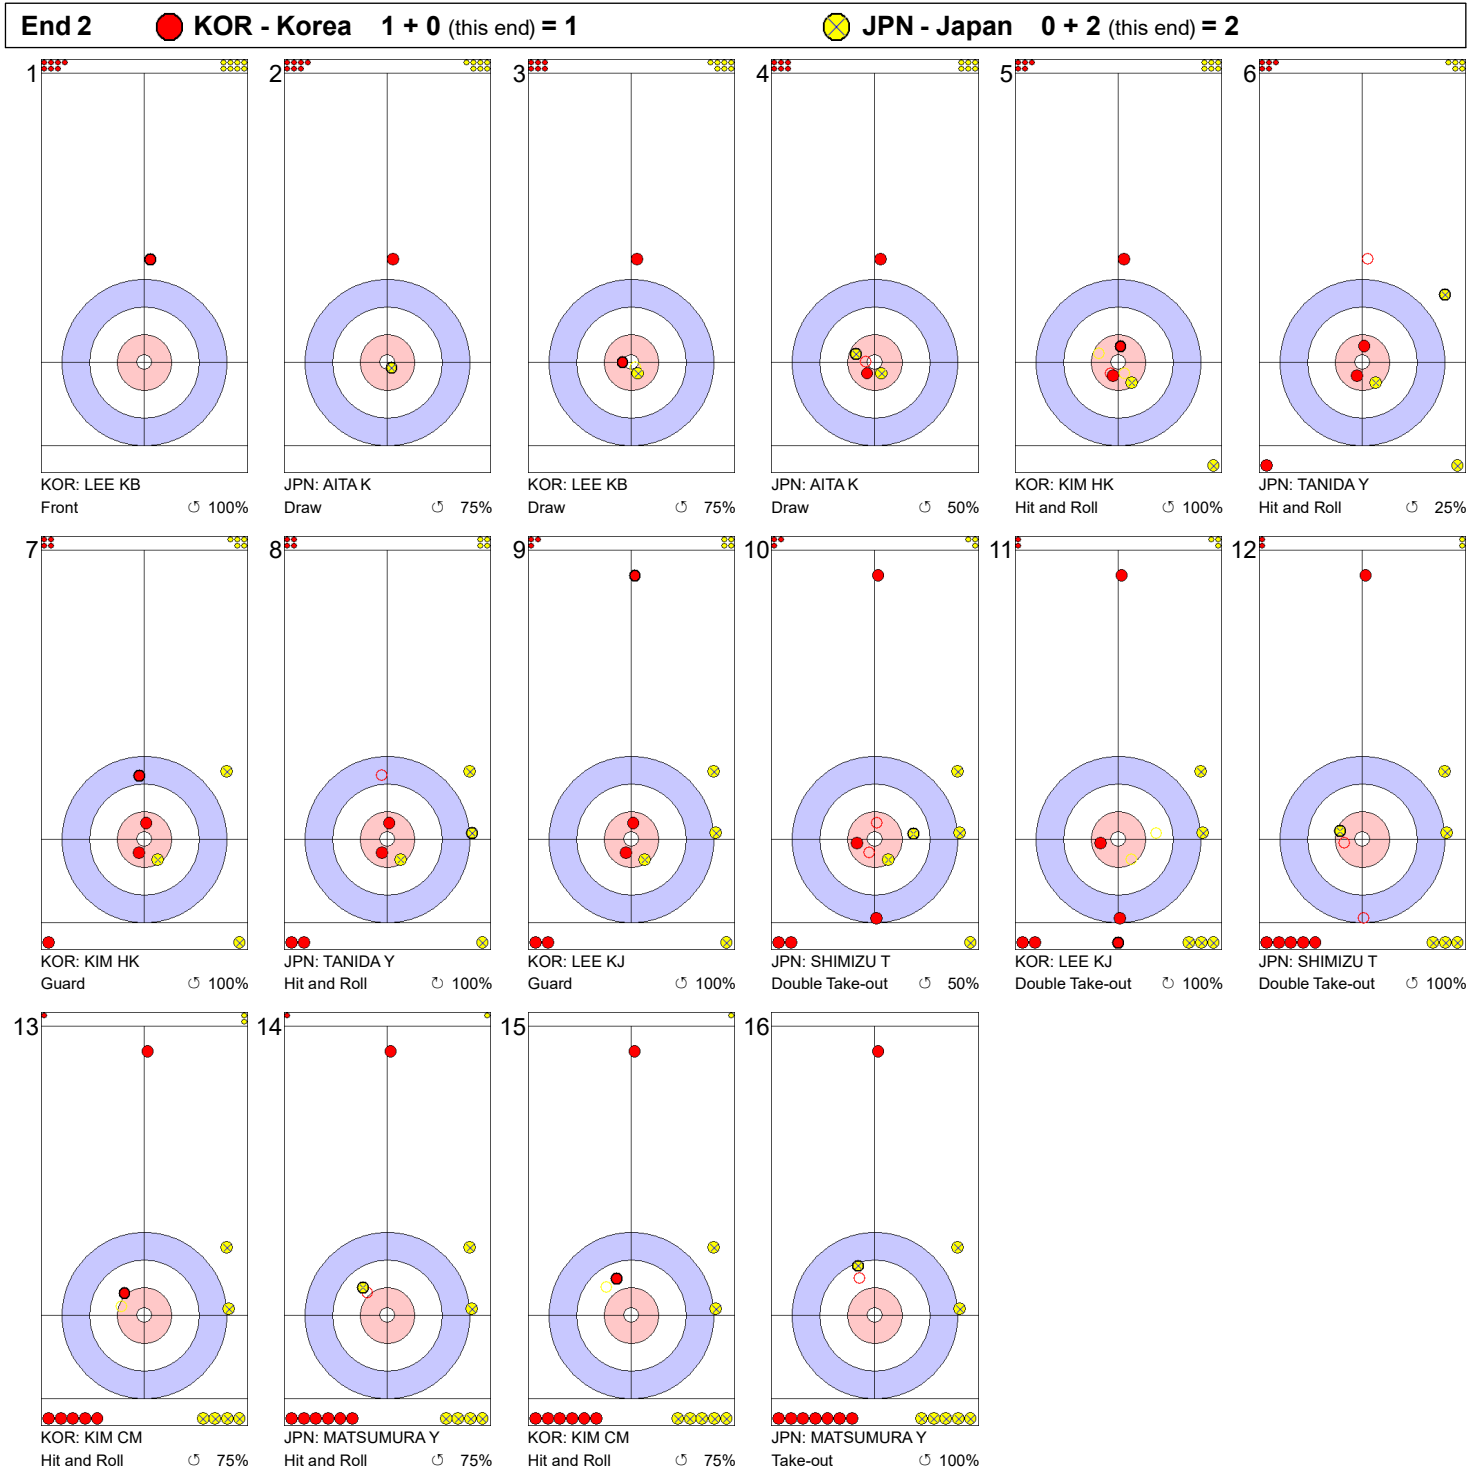

Game - Shot by Shot

Legend:
 ⌚ Clockwise ⌚ Counter-clockwise - Not considered

Game - Shot by Shot

Legend:
 ↻ Clockwise ↺ Counter-clockwise - Not considered

Game - Shot by Shot

Legend:
 ↻ Clockwise ↺ Counter-clockwise - Not considered

Game - Shot by Shot

Legend:
 ↻ Clockwise ↺ Counter-clockwise - Not considered

Game - Shot by Shot

Legend:
 ↻ Clockwise ↺ Counter-clockwise - Not considered

Game - Shot by Shot

Legend:
 ⌚ Clockwise ⌚ Counter-clockwise - Not considered

Game - Shot by Shot

Legend:
 ↻ Clockwise ↺ Counter-clockwise - Not considered

Game - Shot by Shot

Legend:
 ↻ Clockwise ↺ Counter-clockwise - Not considered

Game - Shot by Shot

Legend:
 ↻ Clockwise ↺ Counter-clockwise - Not considered