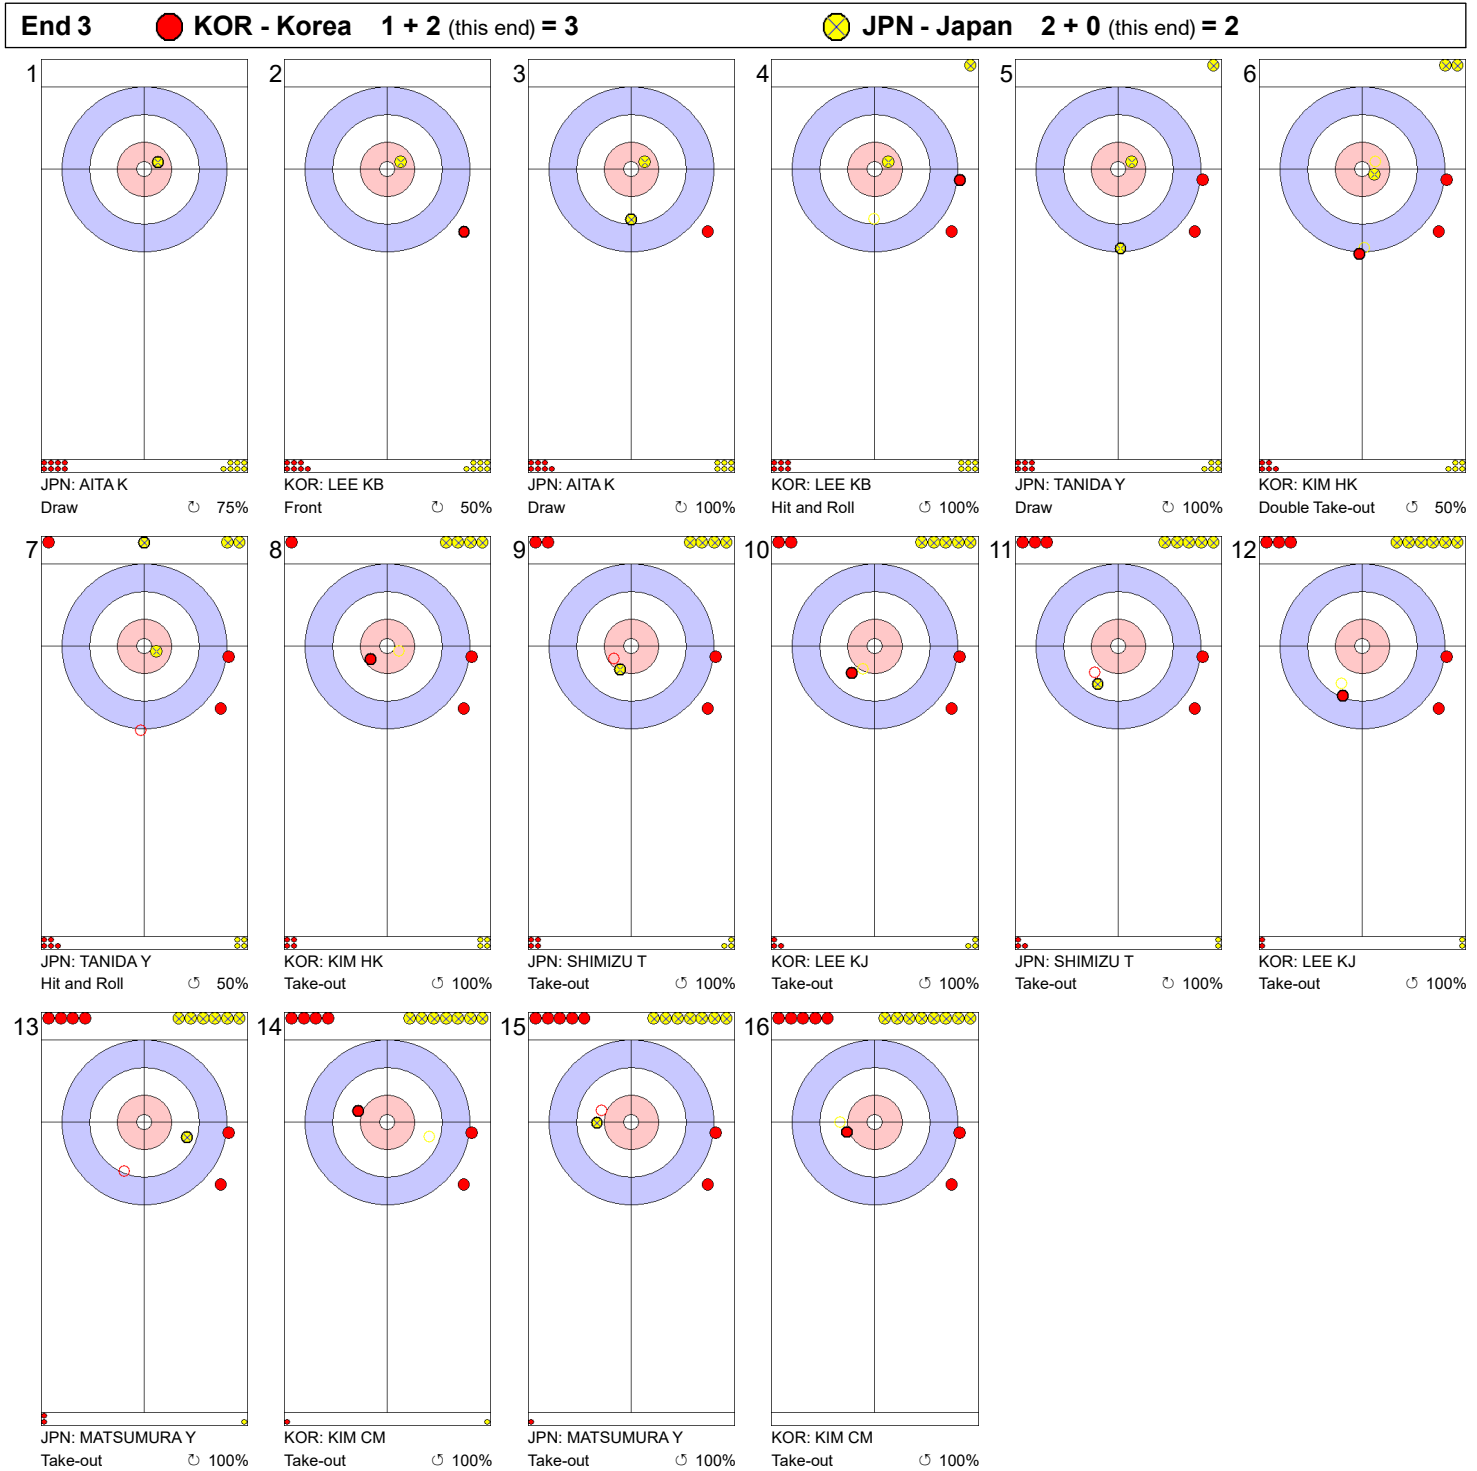

Game - Shot by Shot

Legend:
 ⌚ Clockwise ⌚ Counter-clockwise - Not considered

Game - Shot by Shot

Legend:
 ↻ Clockwise ↺ Counter-clockwise - Not considered

Game - Shot by Shot

Legend:
 ↻ Clockwise ↺ Counter-clockwise - Not considered

Game - Shot by Shot

Legend:
 ↻ Clockwise ↺ Counter-clockwise - Not considered

Game - Shot by Shot

Legend:
 ↻ Clockwise ↺ Counter-clockwise - Not considered

Game - Shot by Shot

Legend:
 ⌚ Clockwise ⌚ Counter-clockwise - Not considered

Game - Shot by Shot

Legend:
 ↻ Clockwise ↺ Counter-clockwise - Not considered

Game - Shot by Shot

Legend:
 ↻ Clockwise ↺ Counter-clockwise - Not considered

Game - Shot by Shot

Legend:
 ↻ Clockwise ↺ Counter-clockwise - Not considered