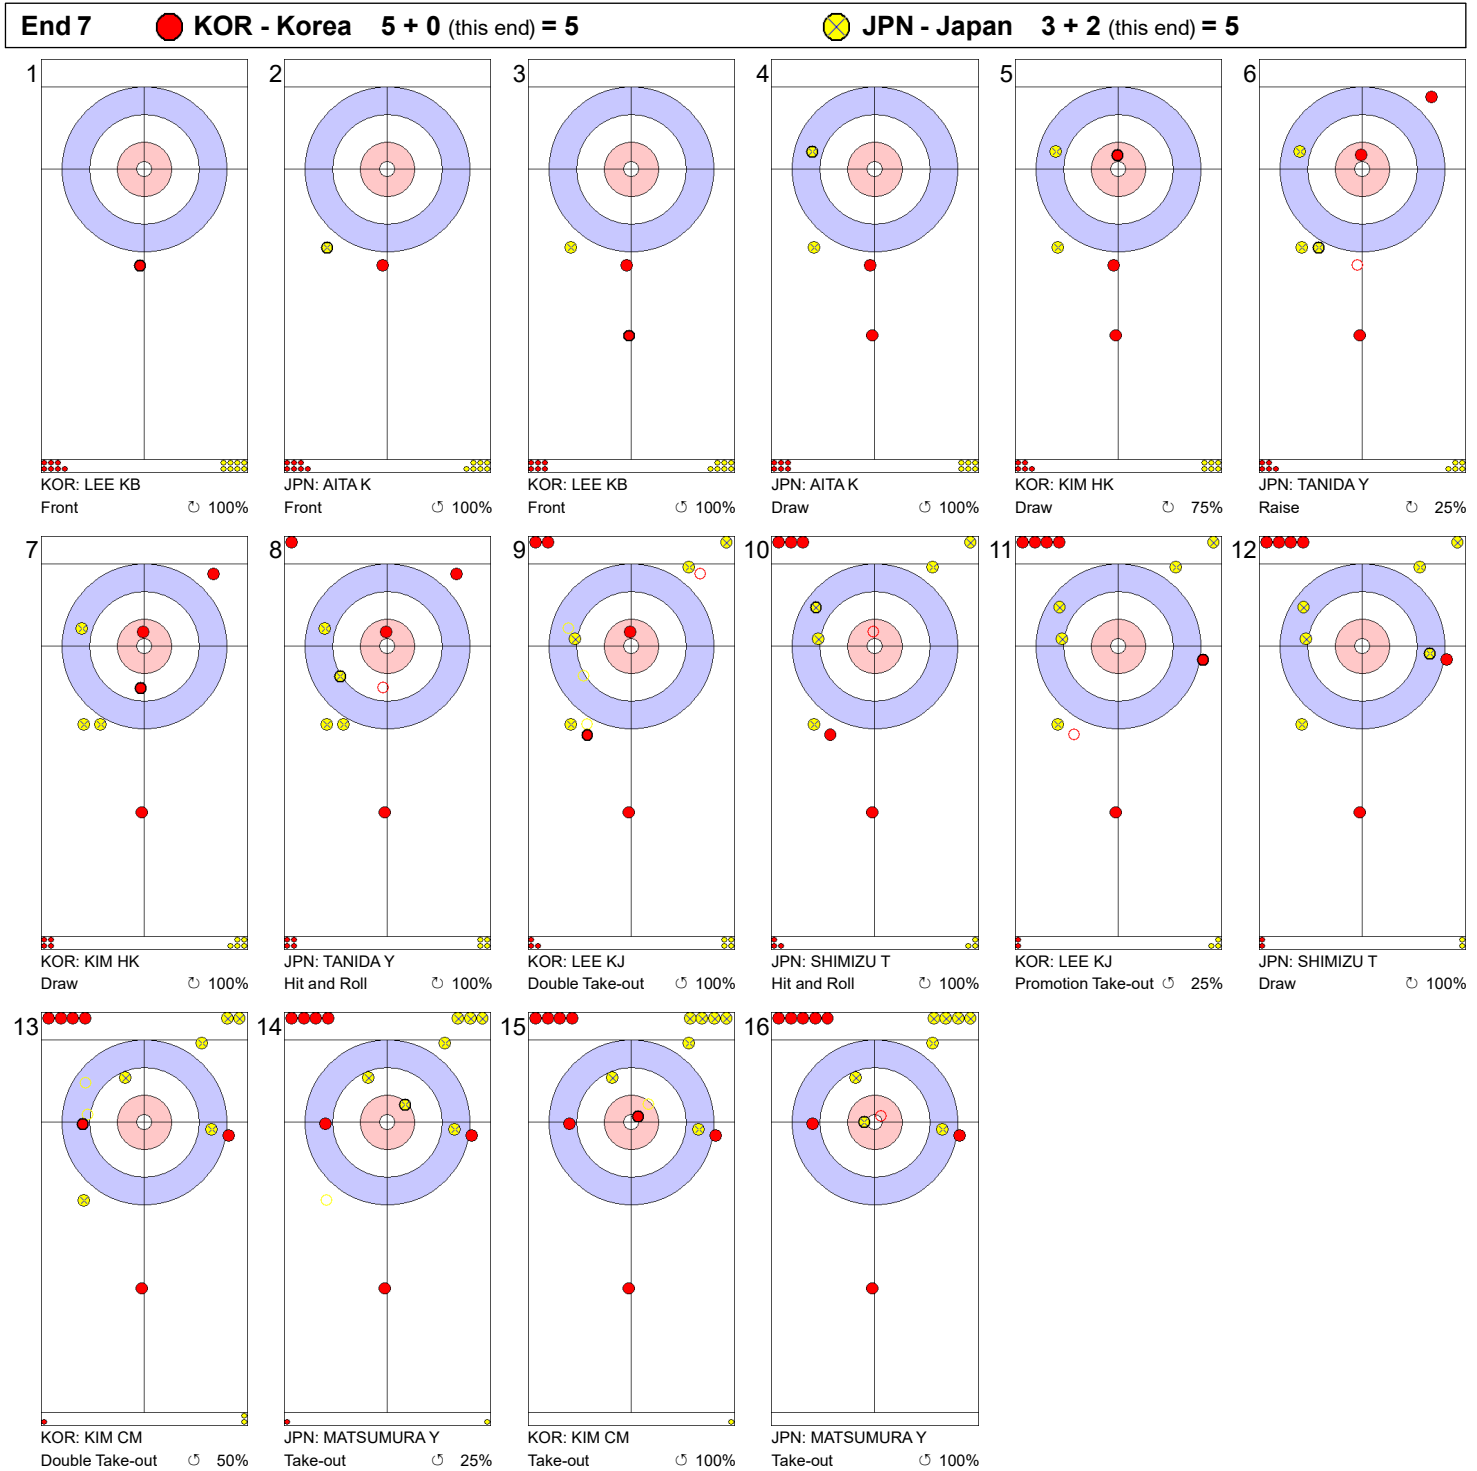

Game - Shot by Shot

Legend:
 ⌚ Clockwise ⌚ Counter-clockwise - Not considered

Game - Shot by Shot

Legend:
 ↻ Clockwise ↺ Counter-clockwise - Not considered

Game - Shot by Shot

Legend:
 ↻ Clockwise ↺ Counter-clockwise - Not considered

Game - Shot by Shot

Legend:
 ↻ Clockwise ↺ Counter-clockwise - Not considered

Game - Shot by Shot

Legend:
 ↻ Clockwise ↺ Counter-clockwise - Not considered

Game - Shot by Shot

Legend:
 ⌚ Clockwise ⌚ Counter-clockwise - Not considered

Game - Shot by Shot

Legend:
 ↻ Clockwise ↺ Counter-clockwise - Not considered

Game - Shot by Shot

Legend:
 ↻ Clockwise ↺ Counter-clockwise - Not considered

Game - Shot by Shot

Legend:
 ↻ Clockwise ↺ Counter-clockwise - Not considered